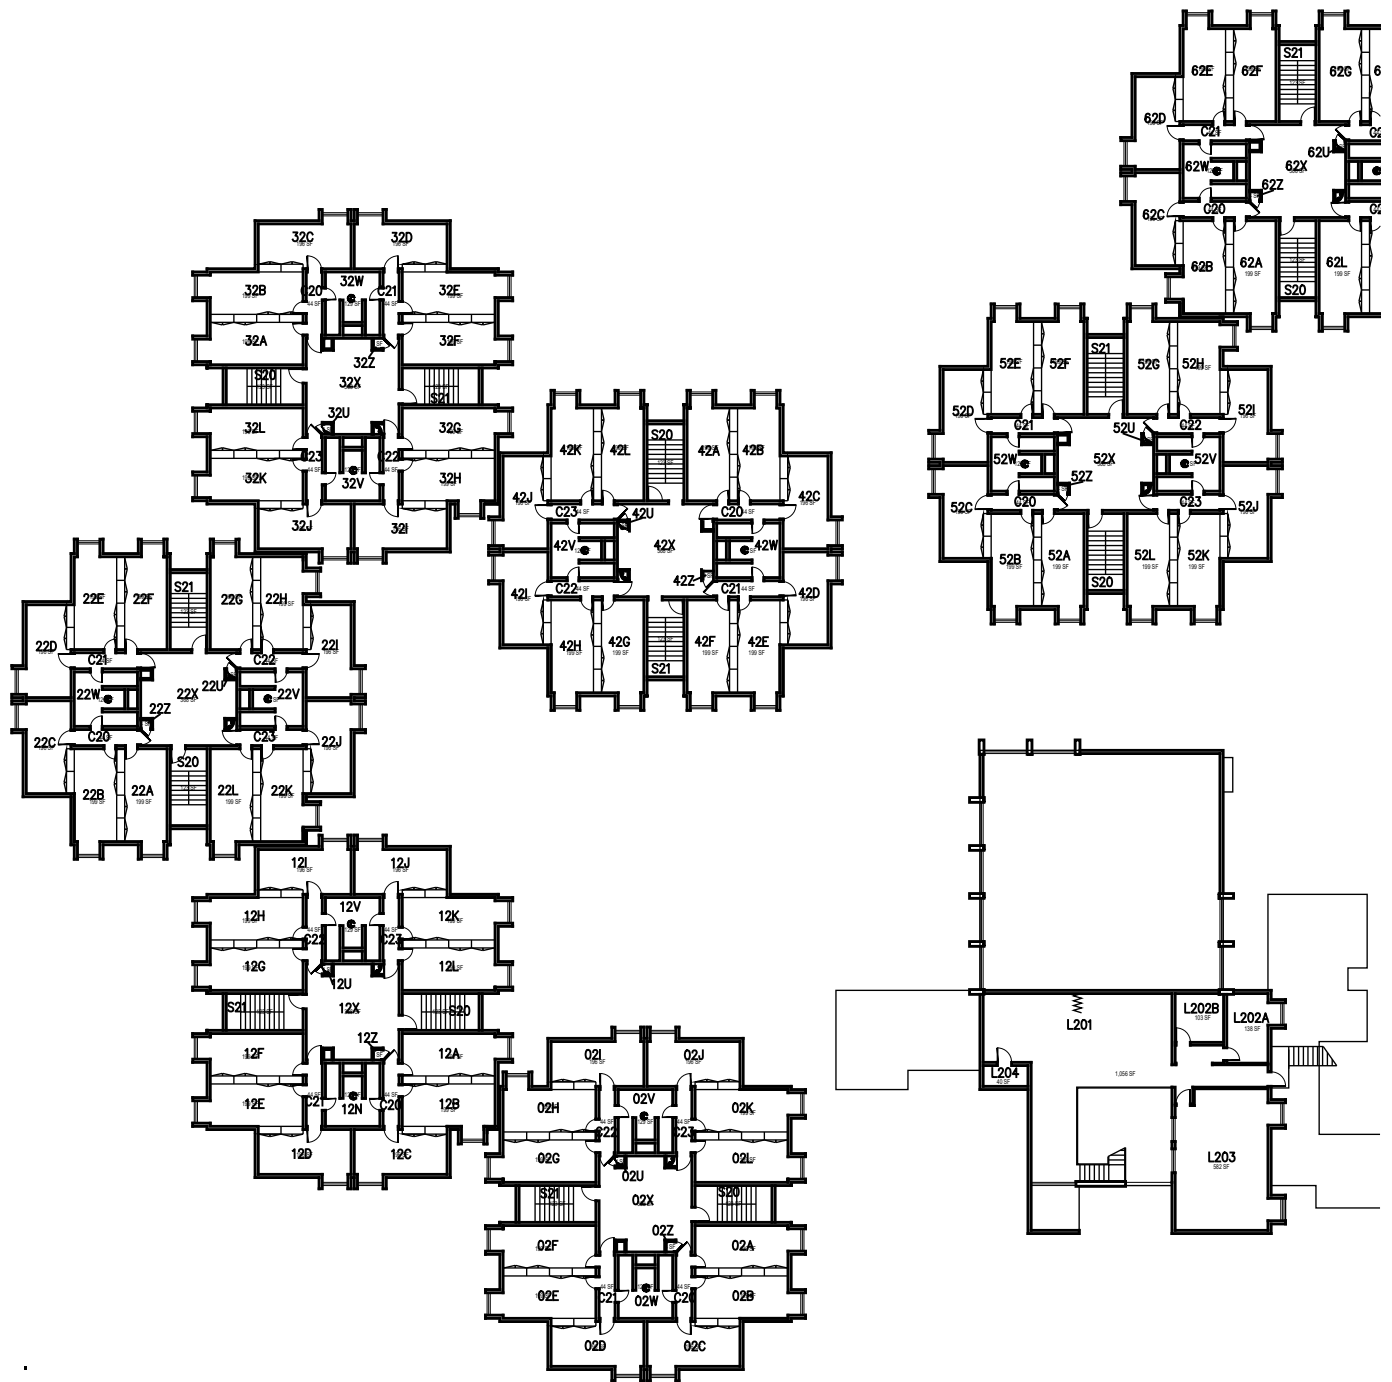

March 2022

Yosemite Hall

Floor 1-Towers 0-6+Lounge

FACILITIES MANAGEMENT AND DEVELOPMENT

Space Data http://afd.calpoly.edu/facilities/spacefacility/space_data.asp

1:40

March 2022

1:40

Yosemite Hall

Floor 1-Towers 0 4-9

FACILITIES MANAGEMENT AND DEVELOPMENT

Space Data http://afd.calpoly.edu/facilities/spacefacility/space_data.asp

Yosemite Hall

Floor 2-Towers 0-6+L

March 2022

FACILITIES MANAGEMENT AND DEVELOPMENT