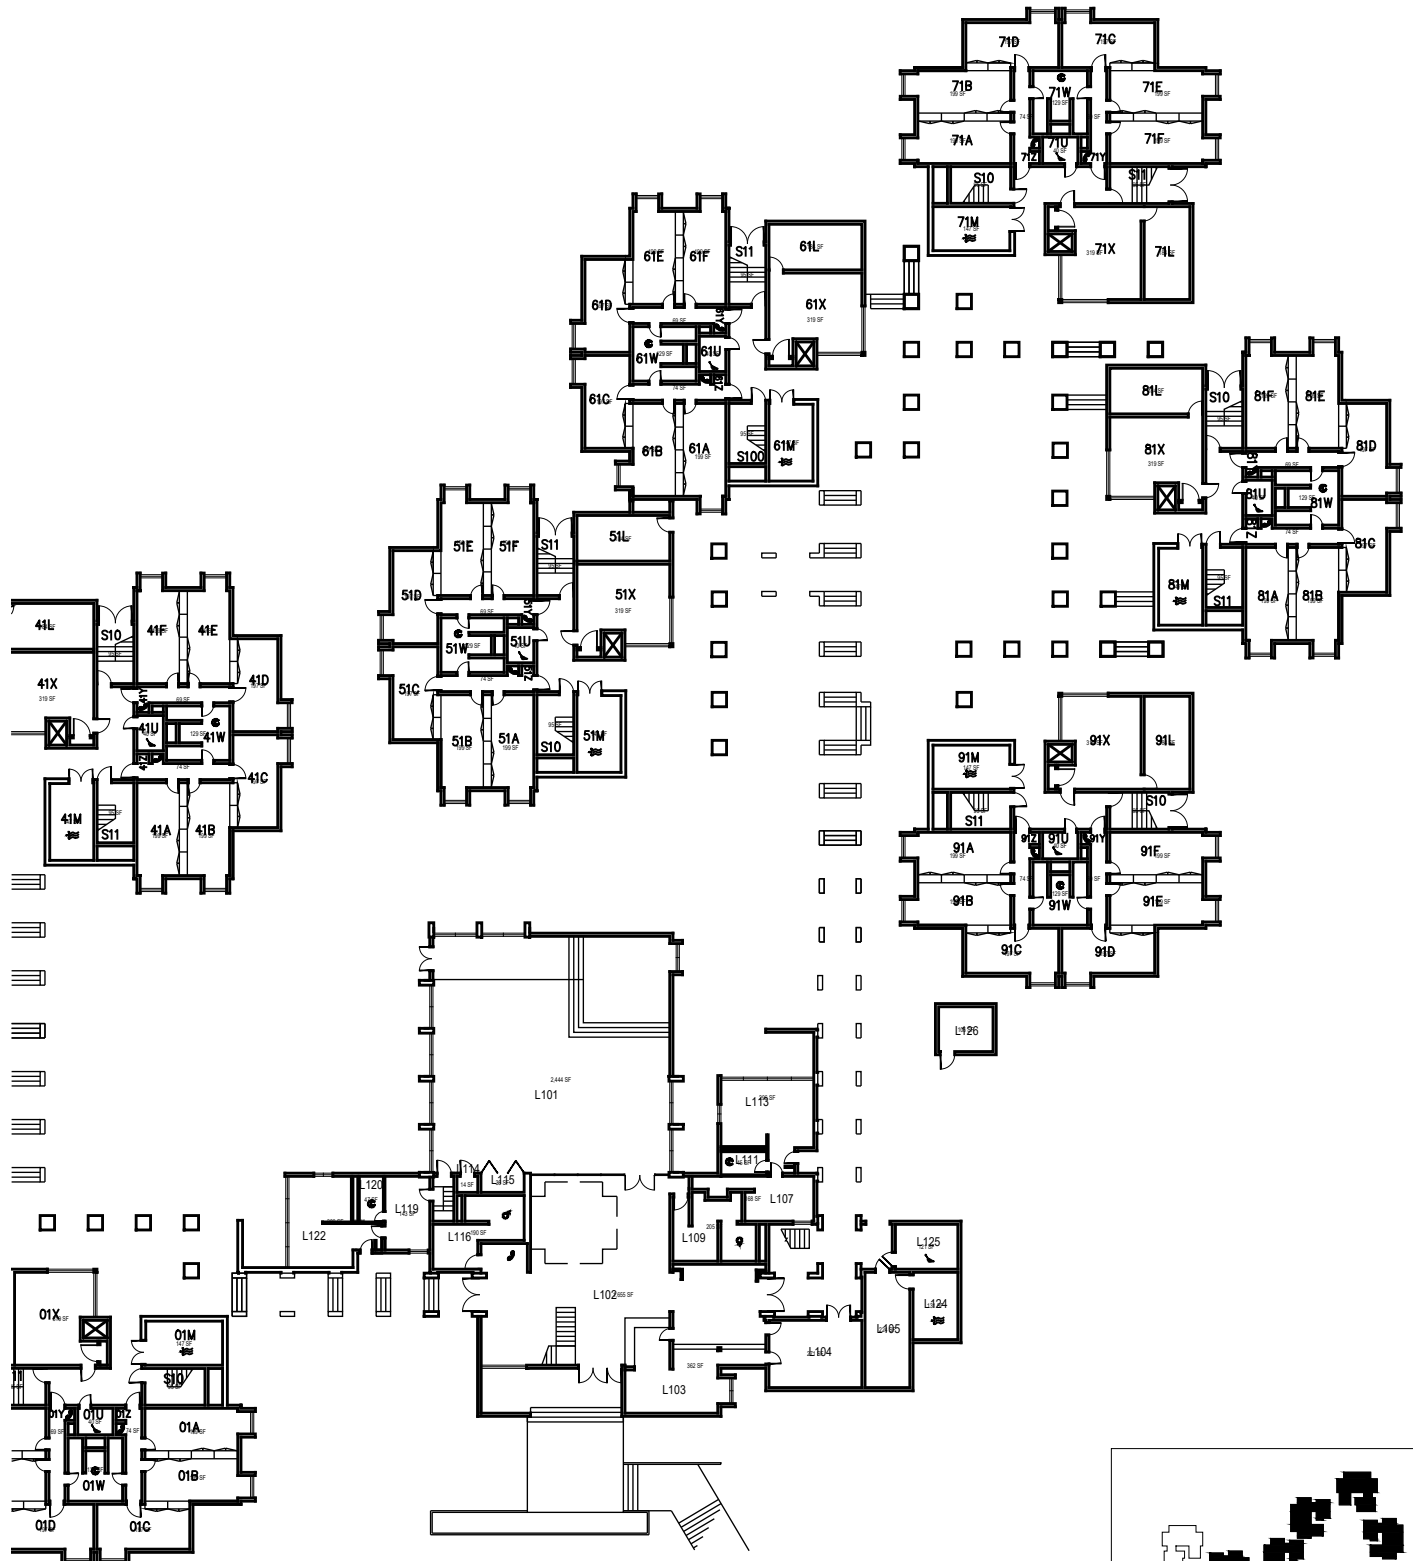

March 2022

Yosemite Hall

Floor 1-Towers 0-6+Lounge

FACILITIES MANAGEMENT AND DEVELOPMENT

Space Data http://afd.calpoly.edu/facilities/spacefacility/space_data.asp

1:40

March 2022

1:40

Yosemite Hall

Floor 1-Towers 0 4-9

FACILITIES MANAGEMENT AND DEVELOPMENT

Space Data http://afd.calpoly.edu/facilities/spacefacility/space_data.asp

Yosemite Hall

Floor 2-Towers 0-6+L

March 2022

FACILITIES MANAGEMENT AND DEVELOPMENT